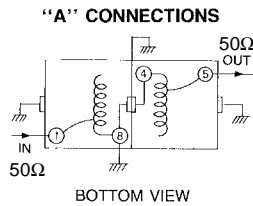

5HW Double Tuned
5HT Triple Tuned

Frequency Range: 5HW, 5HT 350-1500MHz

5HW

5HT

Characteristic

continued on next page