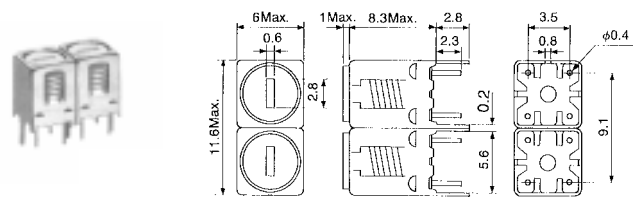

5HW Double Tuned
5HT Triple Tuned

Frequency Range: 5HW, 5HT 350-1500MHz

5HW

5HT

Characteristic

continued on next page

continued from previous page

STANDARD FILTERS SELECTION GUIDE

TYPE 5HW (Double Tuned)

TOKO Part Number	Center Frequency (MHz)	Bandwidth @ -1dB (MHz) min.	Selectivity		Ripple (dB) max.	Insertion Loss (dB) max.
			Fo-()MHz (dB) min.	Fo+()MHz (dB) min.		
5HW-35045A-365	365	6.0	25(50)	20(50)	1.0	4.5
5HW-36535A-380	380	7.0	25(50)	20(50)	1.0	4.5
5HW-39545A-425	425	7.0	25(50)	20(50)	1.0	4.5
5HW-40545A-430	430	7.0	25(50)	20(50)	1.0	4.5
5HW-44545A-475	475	8.0	22(50)	18(50)	1.0	4.5
5HW-47535A-505	505	10.0	20(50)	16(50)	1.0	4.5
5HW-51035A-530	530	10.0	20(50)	16(50)	1.0	4.5
5HW-52535A-545	545	10.0	20(50)	16(50)	1.0	4.5
5HW-58080A-625	625	10.0	18(50)	15(50)	1.0	4.5
5HW-65535A-670	670	14.0	26(100)	23(100)	1.0	3.5
5HW-94555A-959	959	18.0	20(100)	17(100)	1.0	3.5
5HW-100090A-1010	1010	16.0	18(100)	14(100)	1.0	3.5
5HW-109060A-1130	1130	18.0	16(100)	14(100)	1.0	3.5
5HW-115045F-1195	1195	24.0	20(100)	18(100)	1.0	3.5
5HW-120050F-1225	1225	18.0	24(100)	20(100)	1.0	3.5
5HW-125055F-1305	1305	25.0	20(100)	18(100)	1.0	3.5