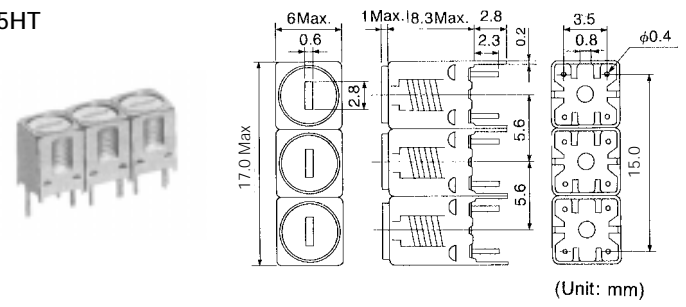

5HW Double Tuned
5HT Triple Tuned

Frequency Range: 5HW, 5HT 350-1500MHz

5HW

5HT

Characteristic

continued on next page