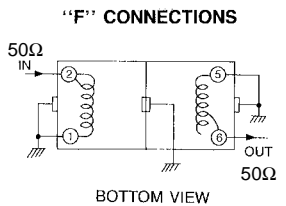

5HW Double Tuned
5HT Triple Tuned

Frequency Range: 5HW, 5HT 350-1500MHz

5HW

5HT

Characteristic

continued on next page