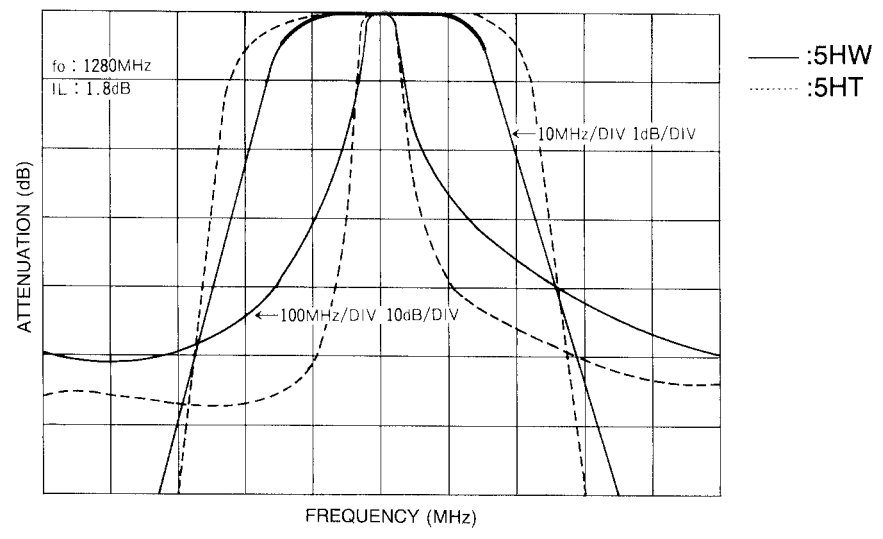

5HW Double Tuned
5HT Triple Tuned

Frequency Range: 5HW, 5HT 350-1500MHz

5HW

5HT

Characteristic

continued on next page

continued from previous page

STANDARD FILTERS SELECTION GUIDE

TYPE 5HW (Double Tuned)

TOKO Part Number	Center Frequency (MHz)	Bandwidth @ -1dB (MHz) min.	Selectivity		Ripple (dB) max.	Insertion Loss (dB) max.
			Fo-()MHz (dB) min.	Fo+()MHz (dB) min.		
5HW-35045A-365	365	6.0	25(50)	20(50)	1.0	4.5
5HW-36535A-380	380	7.0	25(50)	20(50)	1.0	4.5
5HW-39545A-425	425	7.0	25(50)	20(50)	1.0	4.5
5HW-40545A-430	430	7.0	25(50)	20(50)	1.0	4.5
5HW-44545A-475	475	8.0	22(50)	18(50)	1.0	4.5
5HW-47535A-505	505	10.0	20(50)	16(50)	1.0	4.5
5HW-51035A-530	530	10.0	20(50)	16(50)	1.0	4.5
5HW-52535A-545	545	10.0	20(50)	16(50)	1.0	4.5
5HW-58080A-625	625	10.0	18(50)	15(50)	1.0	4.5
5HW-65535A-670	670	14.0	26(100)	23(100)	1.0	3.5
5HW-94555A-959	959	18.0	20(100)	17(100)	1.0	3.5
5HW-100090A-1010	1010	16.0	18(100)	14(100)	1.0	3.5
5HW-109060A-1130	1130	18.0	16(100)	14(100)	1.0	3.5
5HW-115045F-1195	1195	24.0	20(100)	18(100)	1.0	3.5
5HW-120050F-1225	1225	18.0	24(100)	20(100)	1.0	3.5
5HW-125055F-1305	1305	25.0	20(100)	18(100)	1.0	3.5