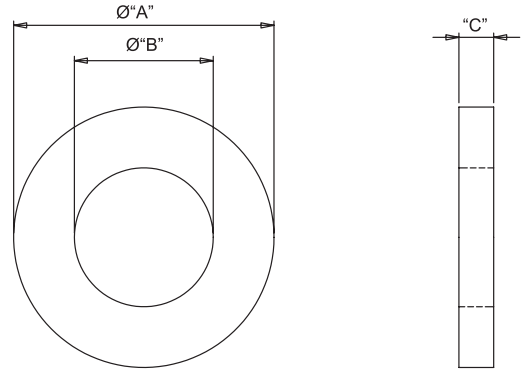

FW
Nylon Flat Washer

- Increases the surface area in order to more evenly distribute the force applied with tightening a screw
- Can create protective gap between fastener and mounting surface

Material: UL94 V-2 Nylon 6/6 Standard Pack: 1,000 per bag					
Part No.		Ø\"B\" I.D.	Ø\"A\" O.D.	\"C\"	Fits Thread
Color					
Natural	Black				
FW0004A	FW0004B	.032 (.8)	.125 (3.2)	.060 (1.5)	—
FW0010A	FW0010B	.090 (2.3)	.250 (6.4)	.032 (.8)	#2 (M2)
FW0020A	FW0020B			.062 (1.6)	
FW0030A	FW0030B			.093 (2.4)	
FW0040A	FW0040B			.125 (3.2)	
FW0042A	FW0042B			.094 (2.4)	
FW0045A	FW0045B	.104 (2.6)	.220 (5.6)	.031 (.8)	
FW0050A	FW0050B	.115 (2.9)	.250 (6.4)	.032 (.8)	#4 (M2.5)
FW0060A	FW0060B			.062 (1.6)	
FW0070A	FW0070B			.093 (2.4)	
FW0080A	FW0080B			.125 (3.2)	
FW0082A	FW0082B			.120 (3.0)	
FW0084A	FW0084B	.125 (3.2)	.235 (6.0)	.040 (1.0)	#6 (M3.5)
FW0085A	FW0085B			.040 (1.0)	
FW0086A	FW0086B	.130 (3.3)	.318 (8.1)	.062 (1.6)	#8 (M4)
FW0088A	FW0088B			.355 (9.0)	
FW0090A	FW0090B	.140 (3.6)	.312 (7.9)	.032 (.8)	#10 (M4)
FW0100A	FW0100B			.062 (1.6)	
FW0110A	FW0110B			.093 (2.4)	
FW0120A	FW0120B			.125 (3.2)	
FW0122A	FW0122B			.141 (3.6)	
FW0124A	FW0124B	.156 (4.0)	.320 (8.1)	.031 (.8)	#12 (M6)
FW0126A	FW0126B			.031 (.8)	
FW0130A	FW0130B	.171 (4.3)	.375 (9.5)	.032 (.8)	#14 (M6)
FW0140A	FW0140B			.062 (1.6)	
FW0150A	FW0150B			.093 (2.4)	
FW0160A	FW0160B			.125 (3.2)	
FW0164A	FW0164B			.187 (4.7)	
FW0166A	FW0166B	.189 (4.8)	.505 (12.8)	.032 (.8)	#16 (M6)
FW0167A	FW0167B			.031 (.8)	
FW0170A	FW0170B	.194 (4.9)	.375 (9.5)	.032 (.8)	#18 (M6)
FW0180A	FW0180B			.062 (1.6)	
FW0190A	FW0190B			.093 (2.4)	
FW0200A	FW0200B			.125 (3.2)	
FW0201A	FW0201B			.625 (15.9)	
FW0202A	FW0202B	.195 (5.0)	.437 (11.1)	.020 (.5)	#20 (M8)
FW0203A	FW0203B			.031 (.8)	
FW0204A	FW0204B	.200 (5.1)	.625 (15.9)	.062 (1.6)	
FW0205A	FW0205B	.219 (5.6)	.500 (12.7)	.156 (4.0)	#22 (M8)
FW0206A	FW0206B	.250 (6.4)	.375 (9.5)	.150 (3.8)	
FW0207A	FW0207B	.252 (6.4)	.622 (15.8)	.062 (1.6)	#24 (M8)
FW0208A	FW0208B			.060 (1.5)	
FW0210A	FW0210B	.257 (6.5)	.500 (12.7)	.032 (.8)	#26 (M8)
FW0220A	FW0220B			.062 (1.6)	