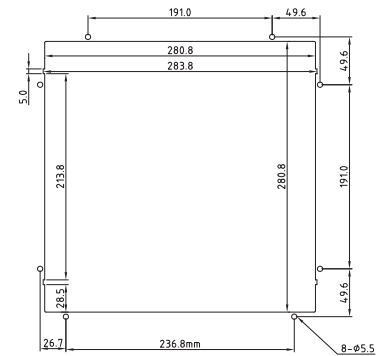

| | |
|-----------------------------|--|
| Part Number | LFGS280 |
| Frame Description | ABS Resin - flame resistant UL94V-0, with UV protection. Vents with screens at 45-degree angle. Includes high foam sealing edge - protection grade IP44-IP54. Snap-fit or screw mount. |
| Filter Mesh Material | Nylon Fiber - synthetic resin, filters to 8 microns. |
| Color | Gray is standard. Black is available upon request. Minimums may apply. |
| Matching Series | OA280, OD280, OD172, OA162, OA172S, OA5920, OA225, OA180, OD180, OA200AN |
| Hardware | 1 bag - 8 ea. M4x8, washer, lock washer 3 bags - 4 ea. M4x12, nut, star washer |