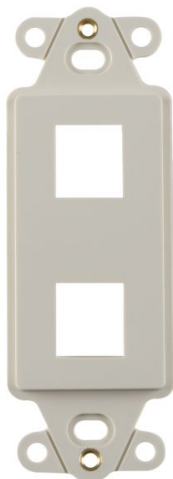

Specification Sheet

Part Number: FPRMF2-FW

Article Number

854-39295

Type

FPRMF2

Color

Office White (OEWH)

Features & Benefits

- Mounting frames attach onto electrical outlet boxes, raceway junction boxes or directly onto the wall which allows telecommunications installation to appear consistent with electrical outlets.
- Available in three colors to match HellermannTyton's raceway products, junction boxes and jacks.

Quantity Per

bag

Product Description

Offered in single or dual gang styles, the decorator faceplate is designed to cover standard electrical outlets. For communications/data applications, these faceplates also can be used to cover a standard decorator mounting frame.

Short Description

Rectangular Decorator 2 Port Mounting Frame, ABS 94V-0, Office White, 1/pkg

Global Part Name

FPRMF2

Technical Description

Rectangular Decorator 2 Port Mounting Frame, Office White

Port Count